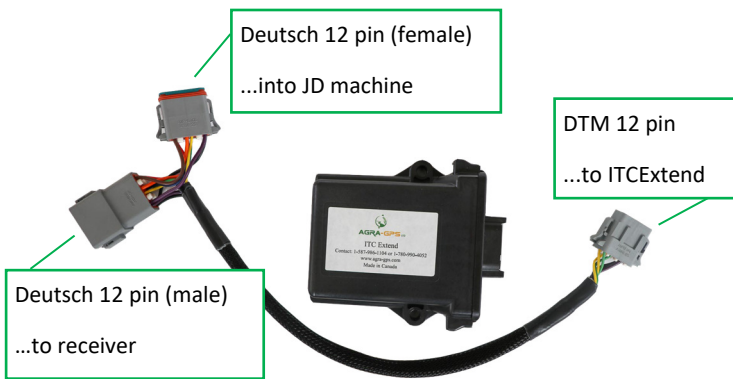

You may also call us at 587-986-1104

or 780-990-4052

Installation

Plug & play install.

Simply plug in the ITCEExtend device between your Starfire ITC receiver and machine. No further set-up is required. Your JD display will now believe it is receiving "SF1" and allow for autosteer. However, signal quality is "WAAS" in North America.

Secure the ITCEExtend at the outside of the cab.

Install Video

Check our Youtube channel "Agra GPS" for a video on how to install your ITCEExtend device.

<https://youtu.be/4VsxGJGFxzQ>

Warranty

1 year parts warranty.

30-day money-back guarantee.

Installation

Plug & play install.

Simply plug in the ITCEExtend device between your Starfire ITC receiver and machine. No further set-up is required. Your JD display will now believe it is receiving "SF1" and allow for autosteer. However, signal quality is "WAAS" in North America.