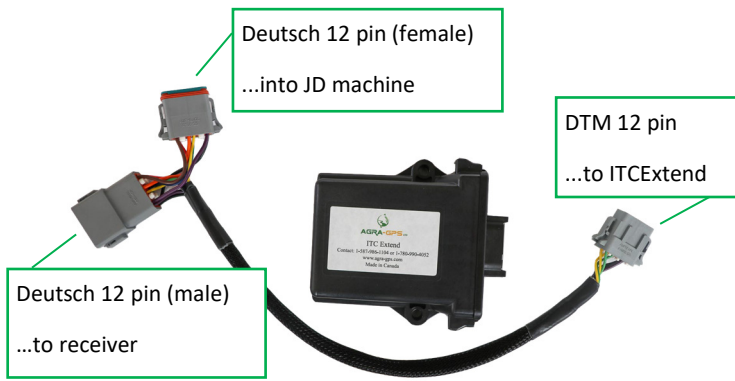

You may also call us at 587-986-1104

or 780-990-4052

Installation

Plug & play install.

Simply plug in the ITCEExtend device between your Starfire ITC receiver and machine. No further set-up is required. Your JD display will now believe it is receiving "SF1" and allow for autosteer. However, signal quality is "WAAS" in North America.

Secure the ITCEExtend at the outside of the cab.

Install Video

Check our Youtube channel "Agra GPS" for a video on how to install your ITCEExtend device.

<https://youtu.be/4VsxGJGFxzQ>

Warranty

1 year parts warranty.

30-day money-back guarantee.

Installation

Plug & play install.

Simply plug in the ITCEExtend device between your Starfire ITC receiver and machine. No further set-up is required. Your JD display will now believe it is receiving "SF1" and allow for autosteer. However, signal quality is "WAAS" in North America.